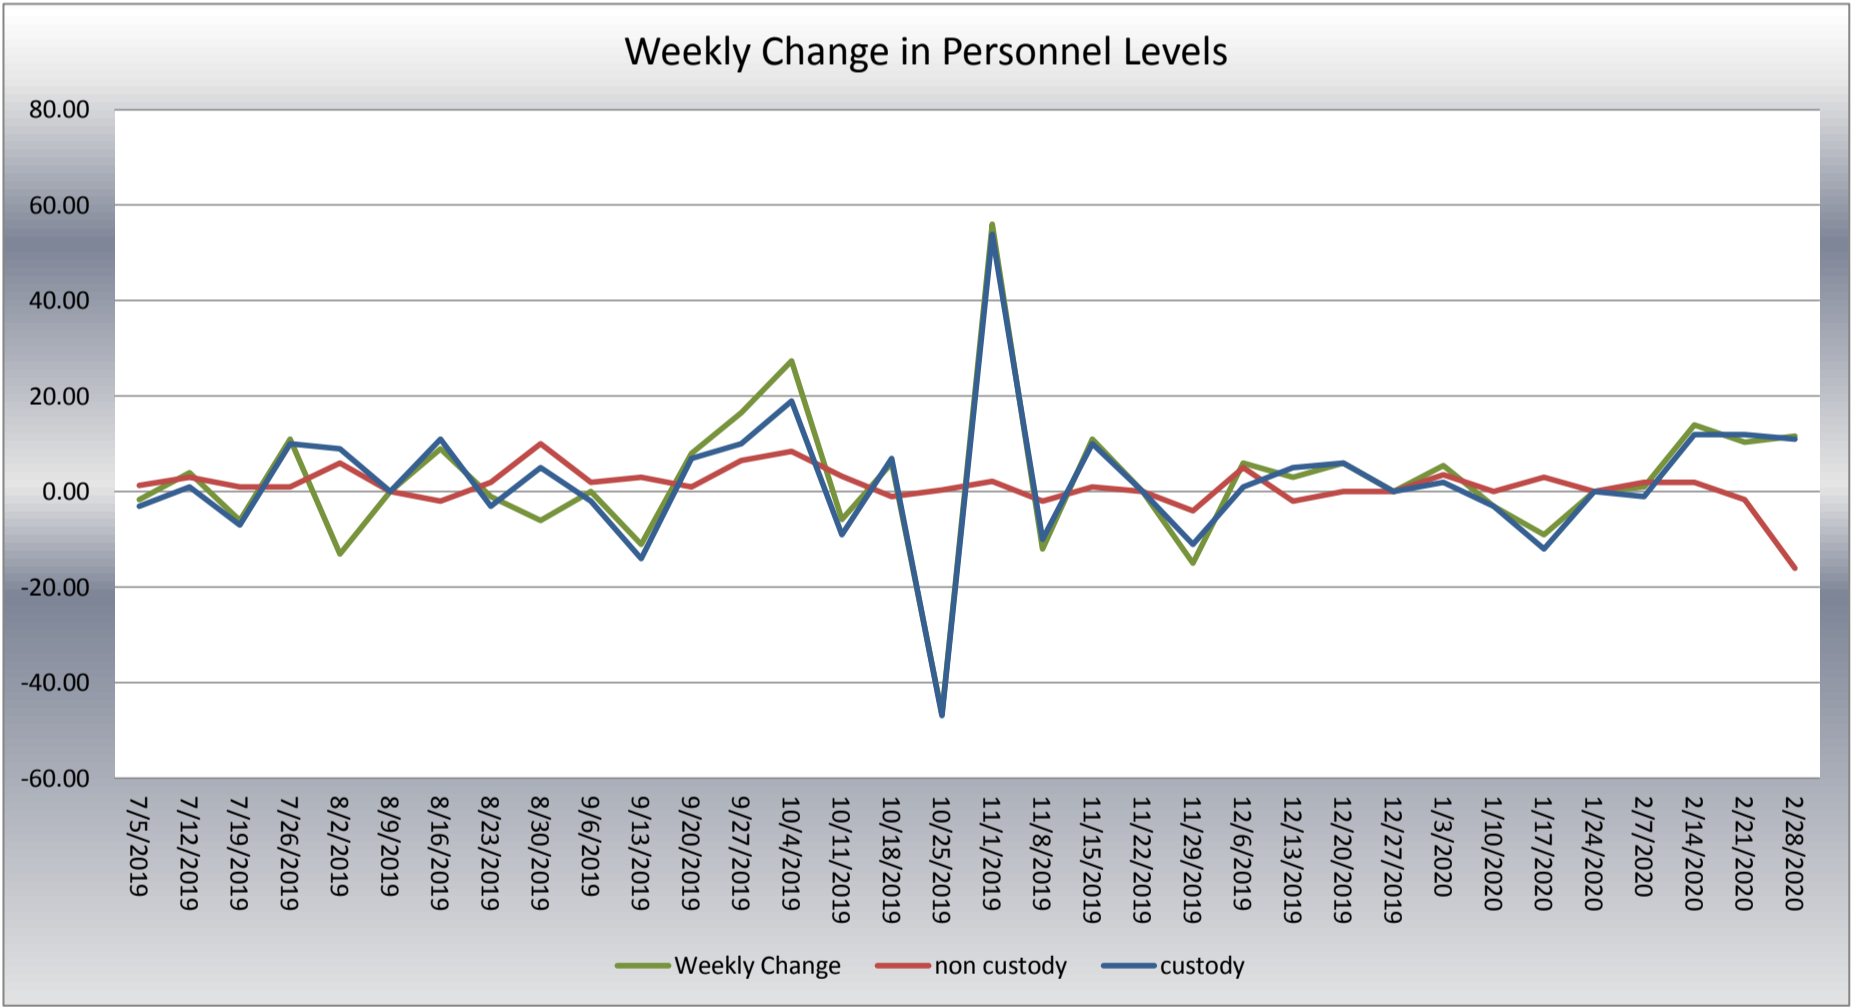

¹ These numbers are extracted from the State of Nevada's HR data warehouse and represent the number of filled FTEs not the number of incumbents.

¹ These numbers are extracted from the State of Nevada's HR data warehouse and represent the number of unfilled FTEs not the number of incumbents.