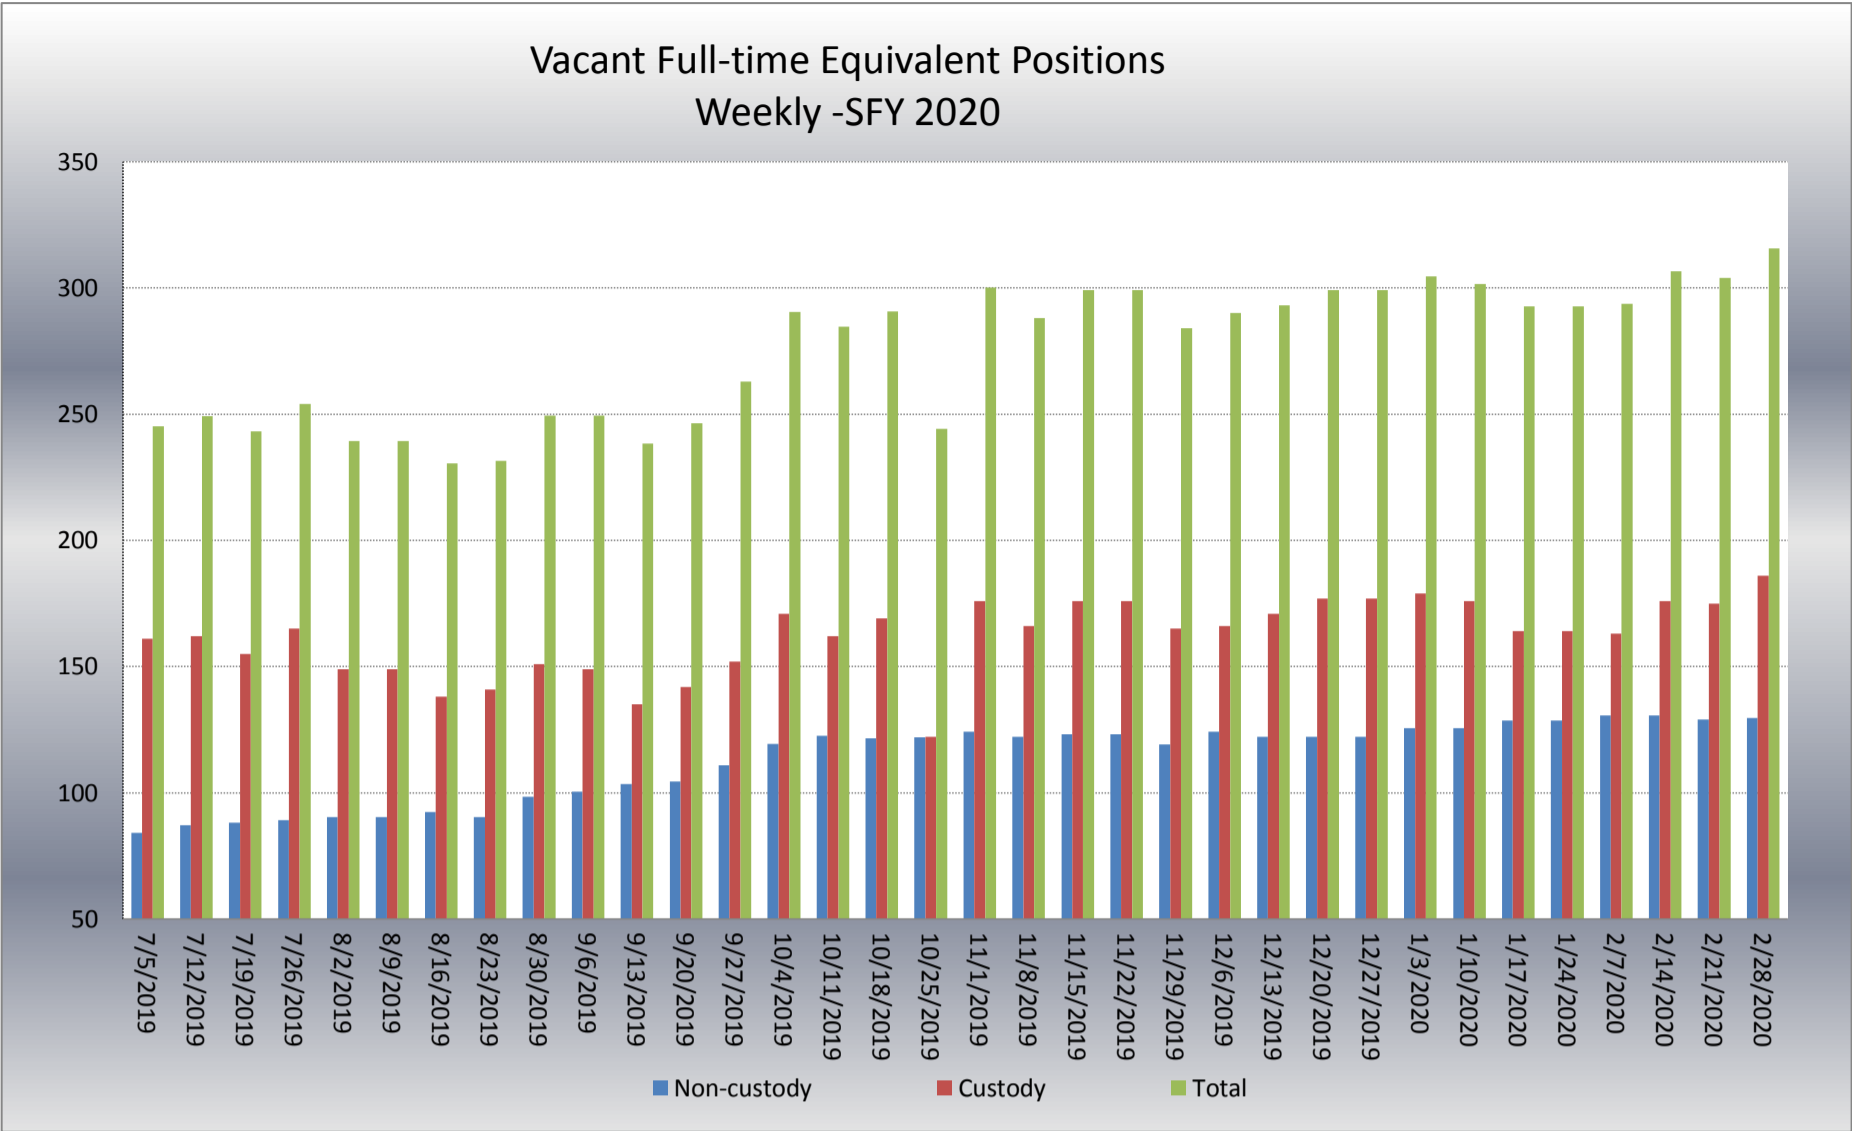

¹ These numbers are extracted from the State of Nevada's HR data warehouse and represent the number of filled FTEs not the number of incumbents.

¹ These numbers are extracted from the State of Nevada's HR data warehouse and represent the number of unfilled FTEs not the number of incumbents.